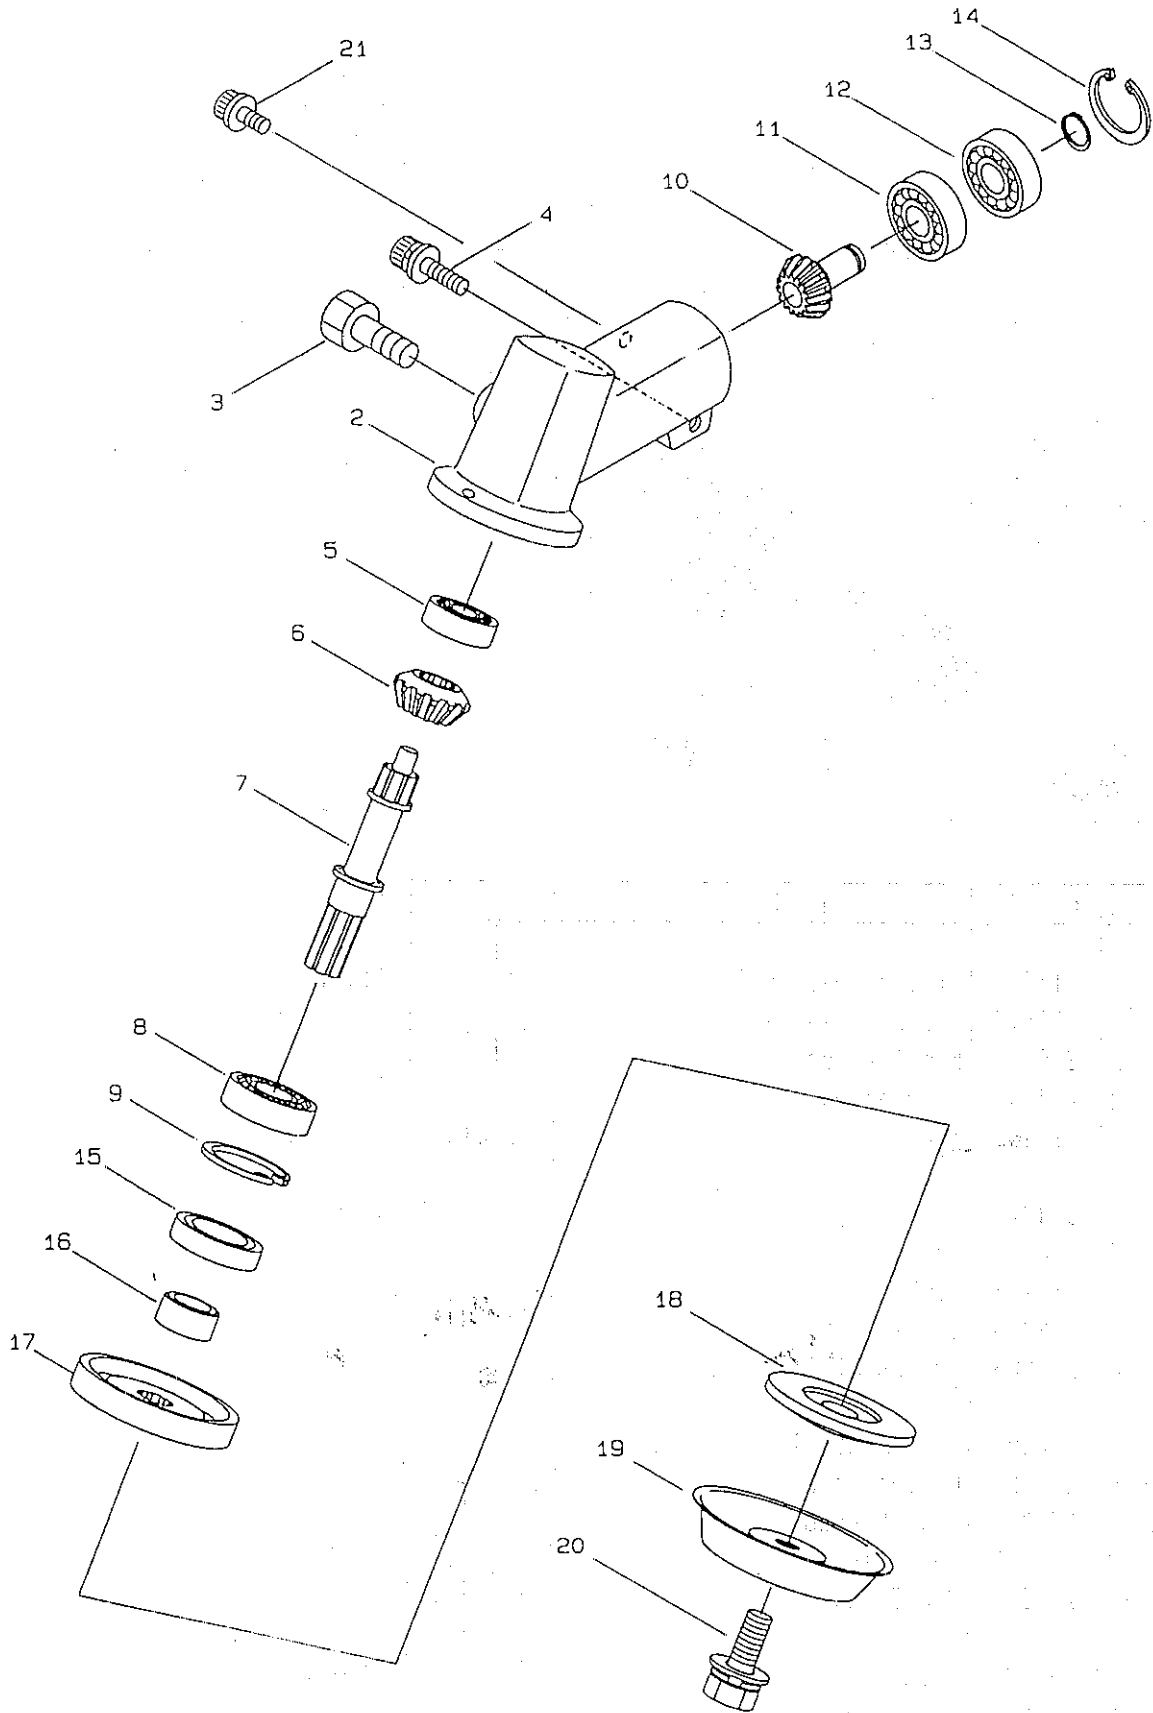

3 · GEARCASE

Ref.No	Part No.	Part Name	①	②	③	④	⑤	⑥	Remarks
3- 1	217983	Gearcase Ass'y	1	1	1	1			Incl. 2~20
3- 1	220324	Gearcase Ass'y					1		Incl. 2~20
3- 1	217533	Gearcase Ass'y						1	Incl. 2~20
3- 2	215542	Gearcase	1	1	1	1			
3- 2	220067	Gearcase					1		
3- 2	212984	Gearcase						1	
3- 3	089845	Bolt	1	1	1	1			M8x10
3- 3	089819	Bolt					1	1	M6X8
3- 4	261246	Cap Screw	1	1	1	1			M5x25
3- 4	092561	Bolt					1	1	M5x25
3- 5	210554	Bearing	1	1	1	1	1	1	#608
3- 6	210555	Gear	1	1	1	1	1	1	
3- 7	210556	Blade Shaft	1	1	1	1			
3- 7	215762	Blade Shaft					1	1	
3- 8	019585	Bearing	1	1	1	1			#6001
3- 8	212999	Bearing					1	1	#6001 2RK
3- 9	055185	Snap Ring	1	1	1	1	1	1	H28
3-10	215544	Pinion Gear	1	1	1	1	1		
3-10	211470	Pinion Gear						1	
3-11	210560	Bearing	1	1	1	1	1	1	#609
3-12	140268	Bearing	1	1	1	1	1	1	#609Z
3-13	140269	Snap Ring	1	1	1	1	1	1	WR9
3-14	140270	Snap Ring	1	1	1	1	1	1	H24
3-15	215641	Oil Seal	1	1	1	1			D18286
3-16	217844	Collar	1	1	1	1			φ 12x φ 18x8.5L
3-17	217845	Boss Adapter	1	1	1	1			
3-17	212986	Boss Adapter						1	1
3-18	215546	Clamping Washer	1	1	1	1			
3-18	140275	Clamping Washer						1	1
3-19	215547	Stabilizer	1	1	1	1	1	1	
3-20	215610	Bolt	1	1	1	1	1	1	M8x22, Counterclockwise
3-21	215993	Cap Screw	1	1	1	1			M5x10
3-21	089737	Bolt						1	1
									M5X12