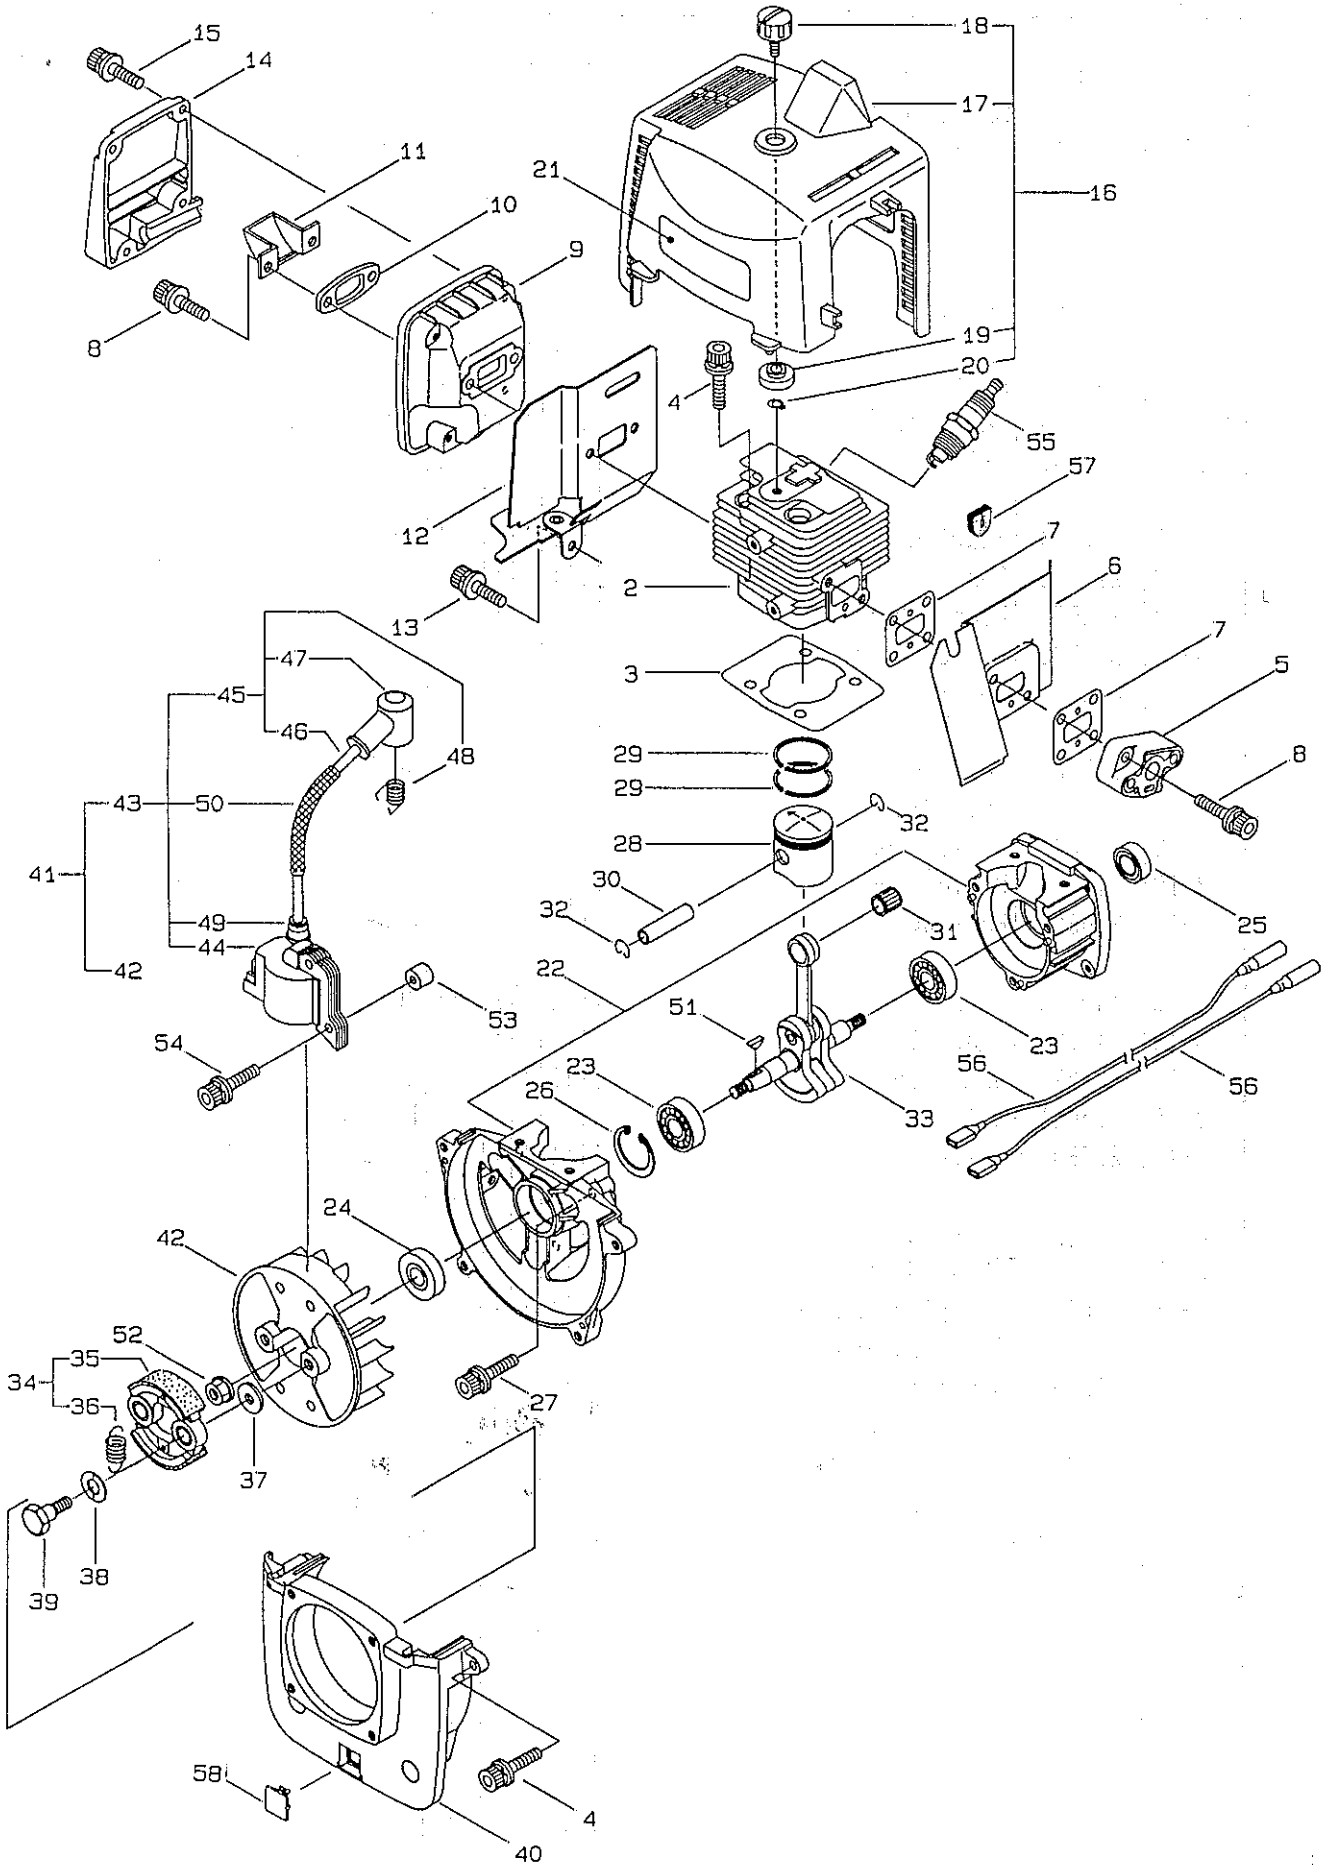

4 • ENGINE
CRANKCASE, CYLINDER

Ref. No	Part No.	Part Name	①	②	③	④	⑤	⑥	Remarks
4- 1	262523	Engine	1		1				AE260/29
4- 1	263496	Engine		1					AE260/68
4- 1	264161	Engine				1			AE260/79
4- 1	264551	Engine					1	1	AE260/86
4- 2	261472	Cylinder	1	1	1	1	1	1	New gasket required
4- 3	261474	Gasket	1	1	1	1	1	1	
4- 4	261250	Cap Screw	8	8	8	8	8	8	M5x20
4- 5	261938	Insulator	1	1	1	1	1	1	New gasket required
4- 6	261476	Air Duct	1	1	1	1	1	1	
4- 7	261171	Gasket	2	2	2	2	2	2	
4- 8	261246	Cap Screw	4	4	4	4	4	4	M5x25
4- 9	261366	Muffler Body	1	1	1	1	1	1	New muffler cover required
4-10	261986	Deflector Plate	1	1	1	1	1	1	
4-11	261368	Deflector	1	1	1	1	1	1	
4-12	261478	Gasket	1	1	1	1	1	1	
4-13	261607	Cap Screw	1	1	1	1	1	1	M5x16
4-14	261480	Muffler Cover	1	1	1	1	1	1	New muffler body required
4-15	261250	Cap Screw	4	4	4	4	4	4	M5x20
4-16	264127	Top Cover Ass'y	1	1	1	1			Incl. 17~20
4-16	265321	Top Cover Ass'y					1	1	Incl. 17~20
4-17	263969	Top Cover	1	1	1	1			New label required
4-17	265322	Top Cover					1	1	New label required
4-18	261018	Knob	1	1	1	1	1	1	
4-19	261020	Spacer	1	1	1	1	1	1	
4-20	261734	Snap Ring	1	1	1	1	1	1	#5
4-21	262100	Label	1	1	1	1	1	1	MARUYAMA
4-22	261486	Crankcase	1	1	1	1	1	1	
4-23	261491	Bearing	2	2	2	2	2	2	#6001C3
4-24	261492	Oil Seal	1	1	1	1	1	1	ISCD12287
4-25	261386	Oil Seal	1	1	1	1	1	1	ISCD12227
4-26	055185	Snap Ring	1	1	1	1	1	1	H28
4-27	261612	Cap Screw	3	3	3	3	3	3	M5x30
4-28	261494	Piston	1	1	1	1	1	1	
4-29	261496	Piston Ring	2	2	2	2	2	2	(2)Required
4-30	261497	Piston Pin	1	1	1	1	1	1	
4-31	261037	Bearing, Needle	1	1	1	1	1	1	KBK8x11x11.8x1
4-32	261576	Clip, Piston	2	2	2	2	2	2	
4-33	261499	Crankshaft/Conn. Rod Ass'y	1	1	1	1	1	1	
4-34	264503	Clutch Ass'y	1	1	1	1	1	1	Incl. 35, 36
4-35	264504	Clutch Shoe	2	2	2	2	2	2	(2)Required