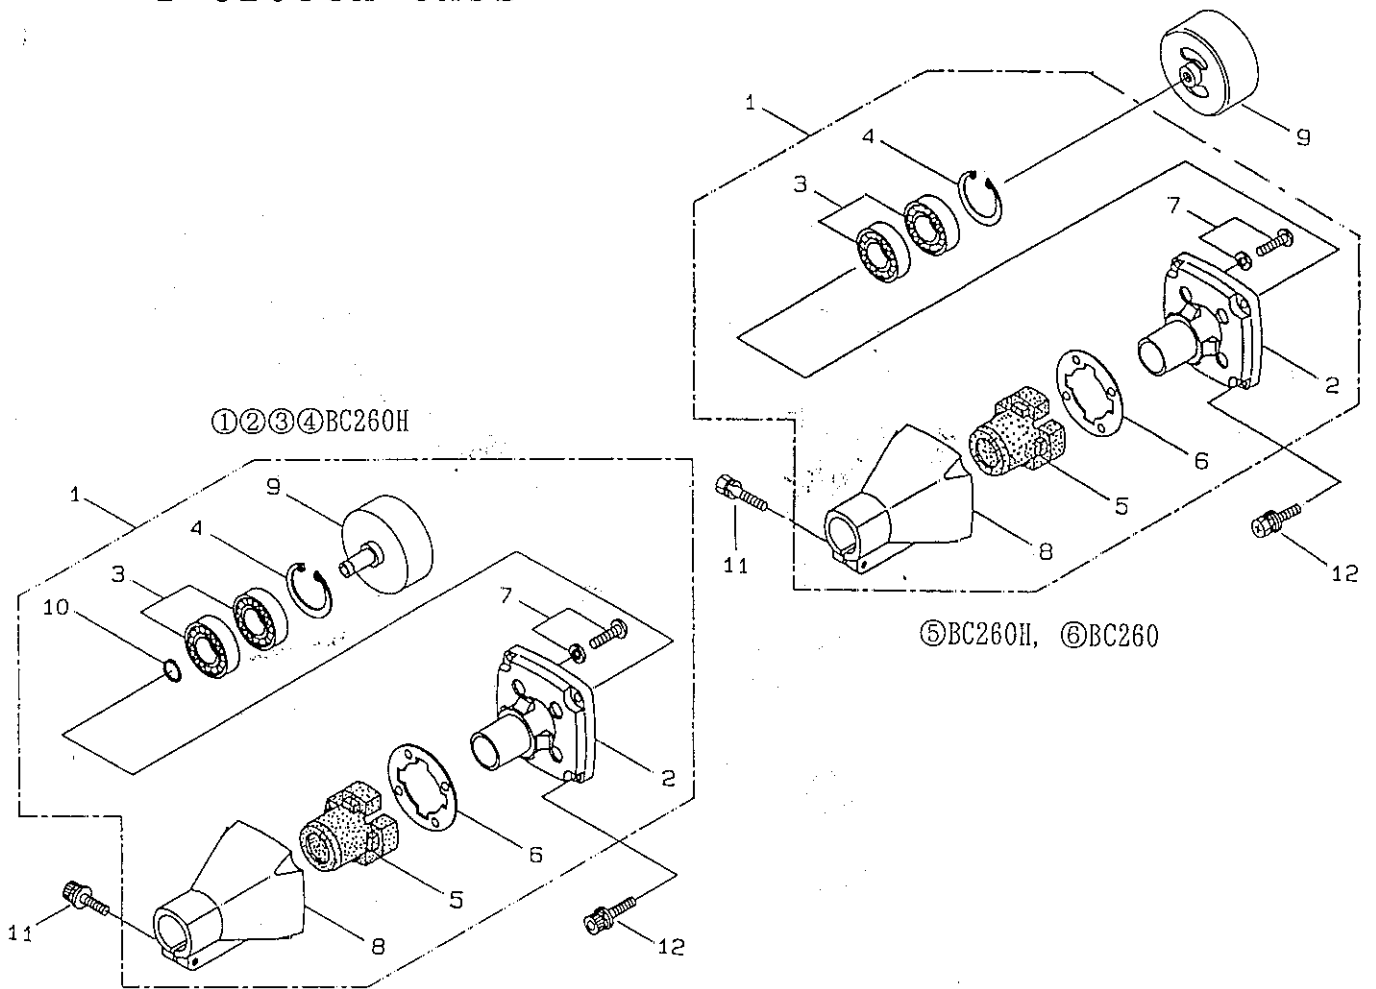

2 · CLUTCH CASE

Ref. No	Part No.	Part Name	①	②	③	④	⑤	⑥	Remarks
2- 1	215583	Clutch Case Ass'y	1	1	1	1			Incl. 2~10
2- 1	215512	Clutch Case Ass'y					1	1	Incl. 2~8
2- 2	215606	Bearing Case	1	1	1	1			
2- 2	214592	Bearing case					1	1	
2- 3	214161	Bearing	2	2	2	2	2	2	#6000ZZ
2- 4	054676	Snap Ring	1	1	1	1	1	1	H26
2- 5	214162	Buffer	1	1	1	1	1	1	
2- 6	214163	Washer	1	1	1	1	1	1	
2- 7	092033	Screw	4	4	4	4	4	4	M5x15
2- 8	215653	Driveshaft Tube Adapter	1	1	1	1			
2- 8	214593	Driveshaft Tube Adapter					1	1	
2- 9	217722	Clutch Drum	1	1	1	1			
2- 9	054677	Clutch Drum					1	1	
2-10	014210	Snap Ring	1	1	1	1			S10
2-11	261246	Cap Screw	1	1	1	1			M5x25
2-11	092561	Bolt					1	1	M5x25
2-12	261250	Cap Screw	4	4	4	4			M5x20
2-12	817002	Bolt					4	4	M5X20