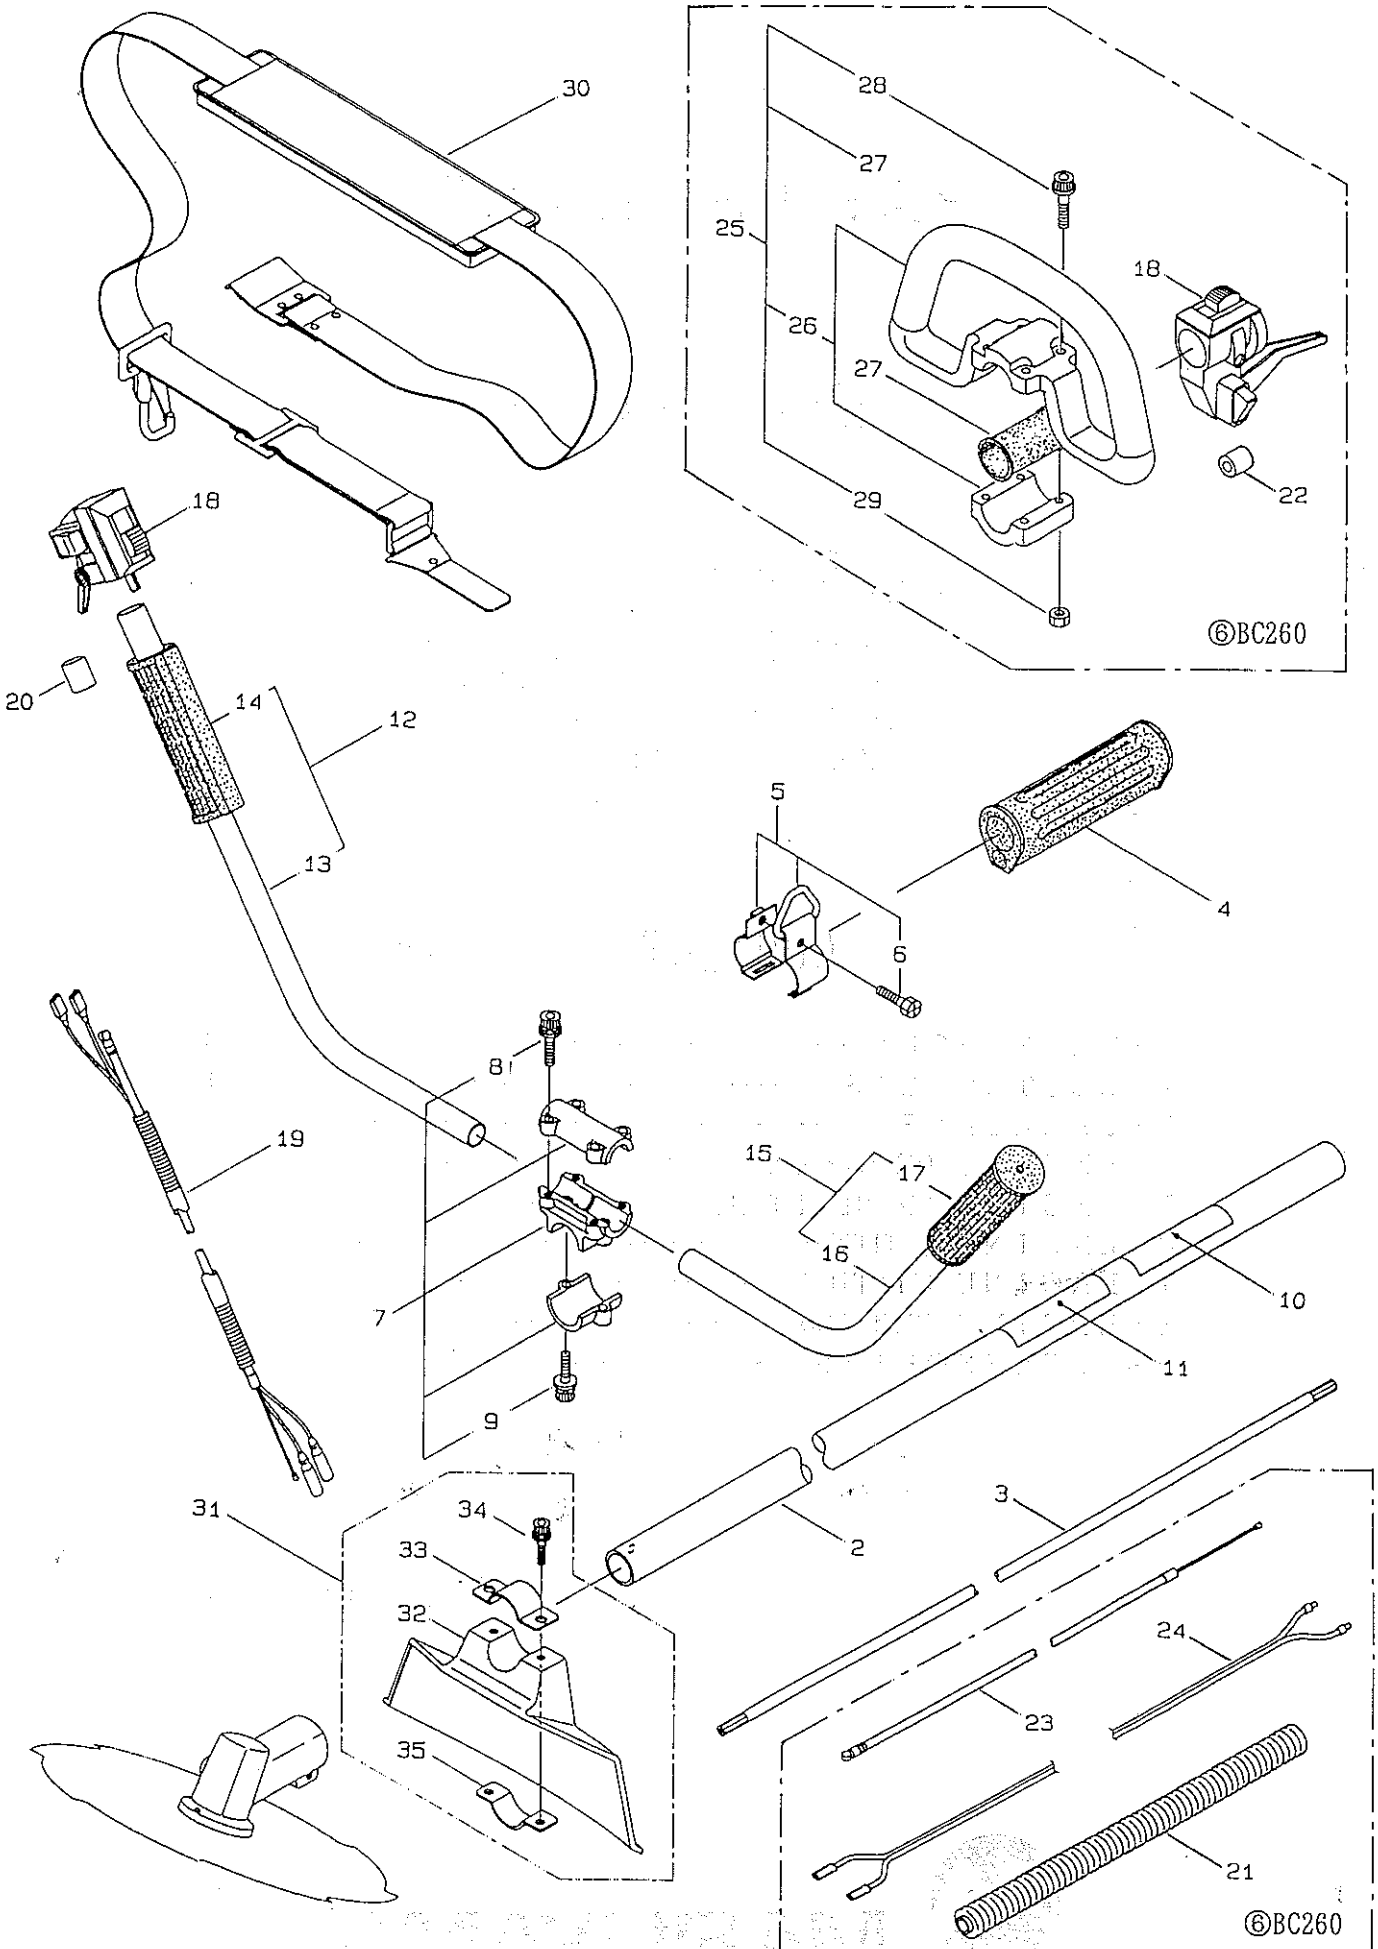

PARTS LIST

BC260H/BC260

①	347126	BC260H
②	347954	BC260H
③	347142	BC260H
④	347871	BC260H
⑤	347963	BC260H
⑥	347969	BC260

CONTENTS

1 · MAIN BODY	1 ~ 3
2 · CLUTCH CASE	4
3 · GEARCASE	5 ~ 6
4 · ENGINE (CRANKCASE, CYLINDER)	7 ~ 9
5 · ENGINE (RECOIL STARTER)	10
6 · ENGINE (CARBURETOR)	11 ~ 12
7 · ENGINE (AIR FILTER)	13 ~ 14
8 · ENGINE (FUEL TANK)	15 ~ 16
9 · ACCESSORIES	17

1995. 8.

MARUYAMA

P/N 520666

1 • MAIN BODY

Ref. No	Part No.	Part Name	①	②	③	④	⑤	⑥	Remarks
1- 1	347126	BC260H	1						
1- 1	347954	BC260H		1					
1- 1	347142	BC260H			1				
1- 1	347871	BC260H				1			
1- 1	347963	BC260H					1		
1- 1	347969	BC260						1	
1- 2	215654	Driveshaft Tube	1	1	1	1			
1- 2	218711	Driveshaft Tube					1		
1- 2	219418	Driveshaft Tube						1	
1- 3	215657	Driveshaft	1	1	1	1			
1- 3	219268	Driveshaft Ass'y						1	
1- 3	215191	Driveshaft						1	
1- 4	215532	Shaft Grip	1	1	1	1	1	1	
1- 5	054691	Hanging Bracket Ass'y	1	1	1	1	1	1	Incl. 6
1- 6	089738	Bolt	1	1	1	1	1	1	M5x15
1- 7	216935	Bracket Ass'y	1	1	1	1			Incl. 8, 9
1- 7	215418	Bracket Ass'y						1	Incl. 8, 9
1- 8	261250	Cap Screw	4	4	4	4			M5x20
1- 8	092549	Bolt						4	M5x20
1- 9	261246	Cap Screw	2	2	2	2			M5x25
1- 9	092561	Bolt						2	M5x25
1-10	216196	Label	1	1	1	1	1		BC260H
1-10	216192	Label						1	BC260
1-11	213751	Label	1	1	1	1	1	1	Caution
1-12	219643	Handle Ass'y-Right	1	1	1	1	1		Incl. 13, 14
1-13	054716	Handle	1	1	1	1	1		
1-14	218468	Handle Grip	1	1	1	1	1		
1-15	219641	Handle Ass'y-Left	1	1	1	1	1		Incl. 16, 17
1-16	054716	Handle	1	1	1	1	1		
1-17	218467	Handle Grip	1	1	1	1	1		
1-18	216147	Throttle Trigger	1	1	1	1	1		
1-18	215996	Throttle Trigger						1	
1-19	215969	Wire Ass'y	1	1	1	1	1		
1-20	219126	Rubber Tube	1	1	1	1	1		
1-21	213548	Plastic Tube						1	
1-22	214083	Outer Guide						1	
1-23	213444	Throttle Cable						1	340L
1-24	213445	Lead Wire, Stop Switch						1	
1-25	214224	Loop Handle Ass'y						1	Incl. 26~29
1-26	214982	Loop Handle						1	