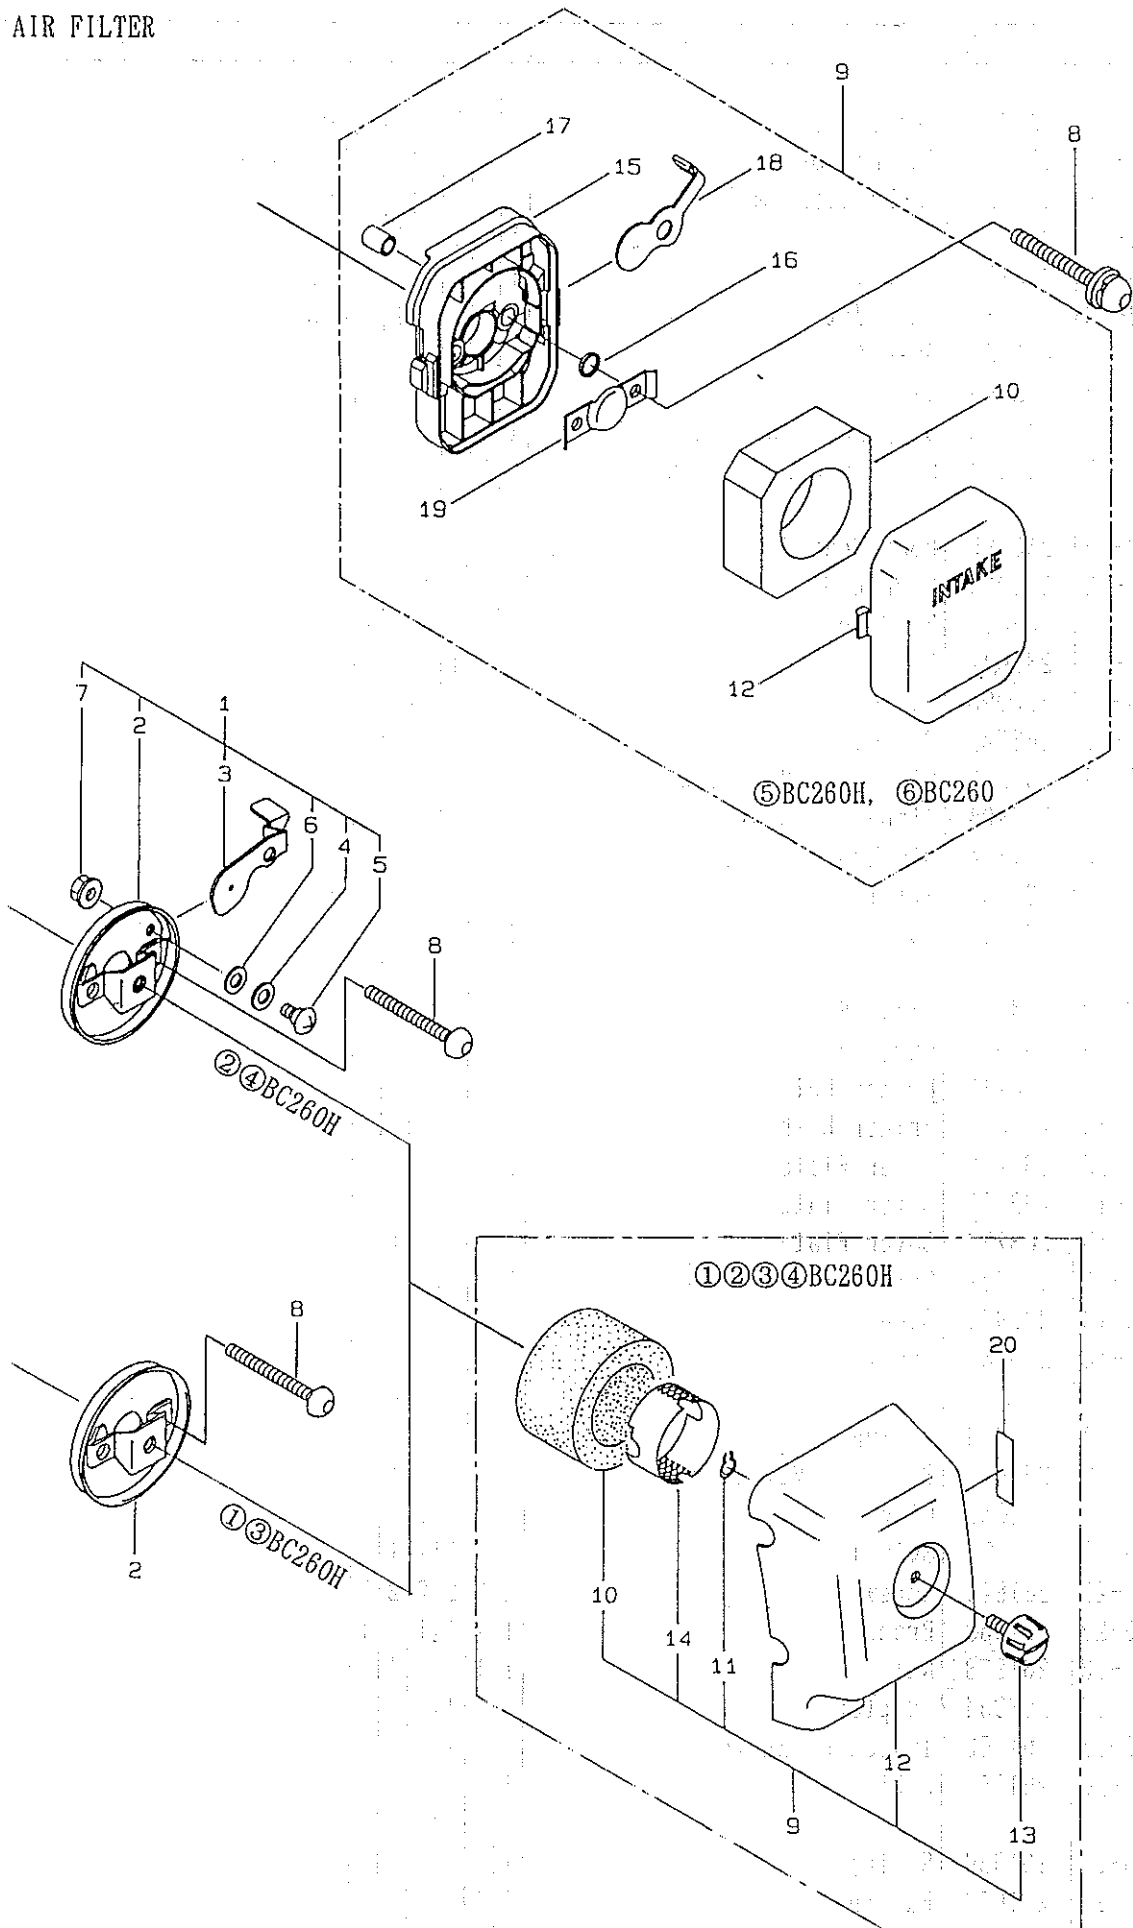

7 • ENGINE
AIR FILTER

Ref.No	Part No.	Part Name	①	②	③	④	⑤	⑥	Remarks
7- 1	263551	Bracket Ass'y		1		1			Incl. 2~7
7- 2	261090	Air Filter Plate	1		1				
7- 2	261594	Bracket		1		1			
7- 3	263552	Choke Valve		1		1			
7- 4	263097	Packing		1		1			φ6xφ11xt1.3
7- 5	261597	Bolt		1		1			M4
7- 6	263984	Washer		1		1			φ6.2Xφ11Xt0.15
7- 7	261660	Nut		1		1			M4
7- 8	261814	Cap Screw	2	2	2	2			M5x50
7- 8	264016	Cap Screw					2	2	M5x60
7- 9	262447	Air Filter Ass'y	1		1				Incl. 10~14
7- 9	263501	Air Filter Ass'y		1		1			Incl. 10~14
7- 9	262902	Air Filter Ass'y					1	1	Incl. 10~19
7-10	261598	Foam Element	1	1	1	1			
7-10	263006	Element					1	1	
7-11	261734	Snap Ring	1	1	1	1			#5
7-12	261913	Air Filter Cover	1	1	1	1			New label required
7-12	262998	Cover					1	1	
7-13	261018	Knob	1		1				
7-13	263129	Knob		1		1			
7-14	261993	Screen	1	1	1	1			
7-15	263005	Housing					1	1	
7-16	263000	Washer					1	1	
7-17	263001	Sleeve					2	2	
7-18	263007	Choke Valve					1	1	
7-19	263003	Plate					1	1	
7-20	261352	Label		1		1			Choke