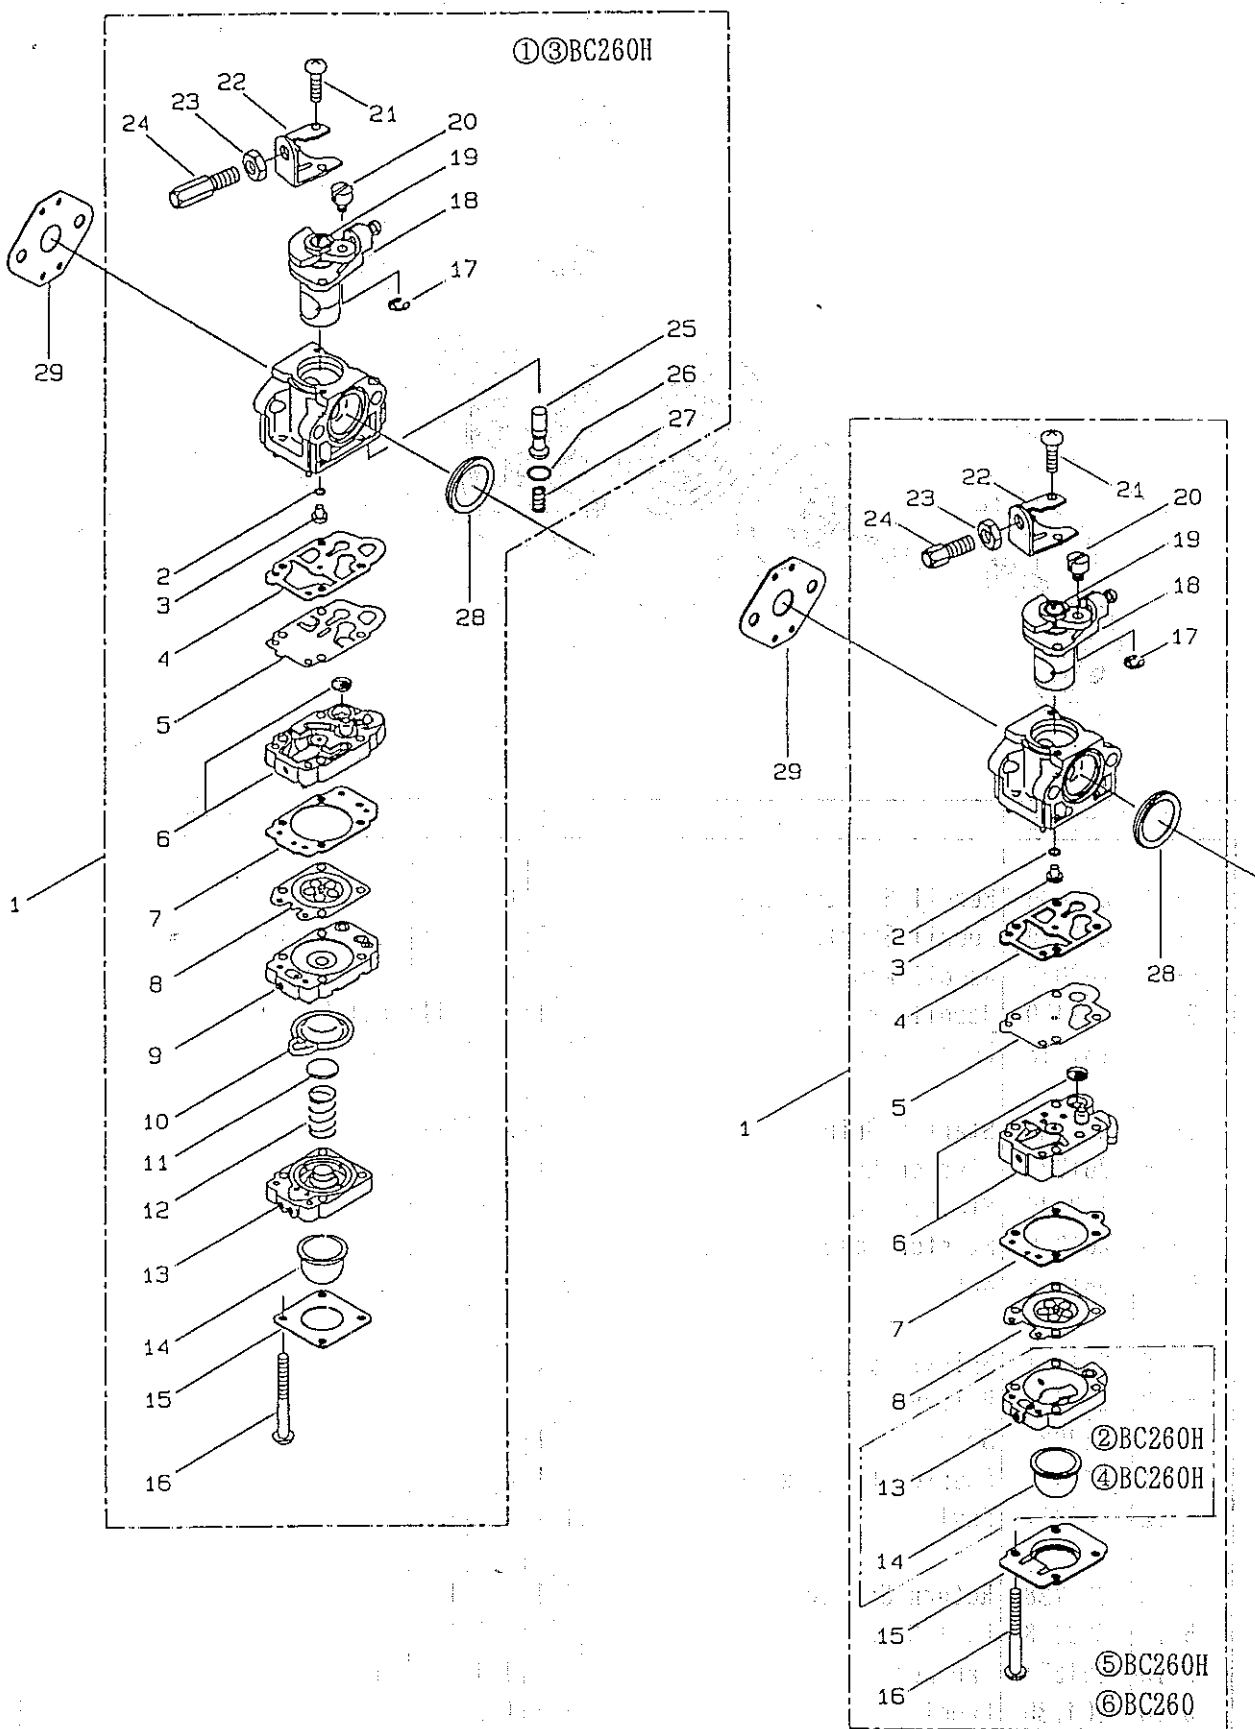

6 • ENGINE
CARBURETOR

Ref. No	Part No.	Part Name	0	2	3	4	5	6	Remarks
6- 1	261755	Carubretor Ass'y	1	1					New gasket required
6- 1	262904	Carburetor Ass'y		1	1				New gasket required
6- 1	263628	Carburetor Ass'y					1	1	New gasket required
6- 2	261871	O-Ring	1	1	1	1	1	1	
6- 3	262121	Main Jet	1	1	1	1			#41
6- 3	261636	Main Jet					1	1	#42
6- 4	261637	Gasket	1	1					
6- 4	262995	Gasket		1	1	1	1	1	
6- 5	261638	Diaphragm, Fuel Pump	1	1					
6- 5	262994	Diaphragm, Fuel Pump		1	1	1	1	1	
6- 6	263290	Pump Body	1	1					
6- 6	262985	Pump Body		1	1				
6- 6	263725	Pump Body					1	1	
6- 7	261642	Gasket	1	1					
6- 7	262993	Gasket		1	1				
6- 7	263727	Gasket					1	1	
6- 8	261873	Diaphragm, Metering	1	1	1	1	1	1	
6- 9	262496	Diaphragm Body	1	1					
6-10	261644	Diaphragm, Primer	1	1					
6-11	261650	Retainer	1	1					
6-12	261649	Spring	1	1					
6-13	264209	Purge Body	1	1					
6-13	262991	Purge Body		1	1				
6-14	264211	Primer Bulb	1	1					
6-14	261874	Primer Bulb		1	1				
6-15	264210	Cover Plate	1	1					
6-15	262992	Cover Plate		1	1				
6-15	263726	Cover Plate					1	1	
6-16	263251	Screw	1	1					
6-16	262996	Screw		1	1				
6-16	263737	Screw					1	1	
6-17	261876	E-Ring	1	1	1	1	1	1	
6-18	261651	Throttle Valve Ass'y	1	1	1	1	1	1	
6-19	261652	Plug	1	1	1	1	1	1	
6-20	261658	Swivel	1	1	1	1	1	1	
6-21	261875	Screw	2	2	2	2	2	2	
6-22	261659	Bracket	1	1	1	1	1	1	
6-23	261878	Nut	1	1	1	1	1	1	
6-24	263994	Adapter	1	1	1	1	1	1	
6-25	261653	Injection Button	1	1					
6-26	261655	O-Ring	1	1					
6-27	261656	Spring	1	1					
6-28	261657	Packing	1	1	1	1	1	1	
6-29	261864	Gasket	1	1	1	1	1	1